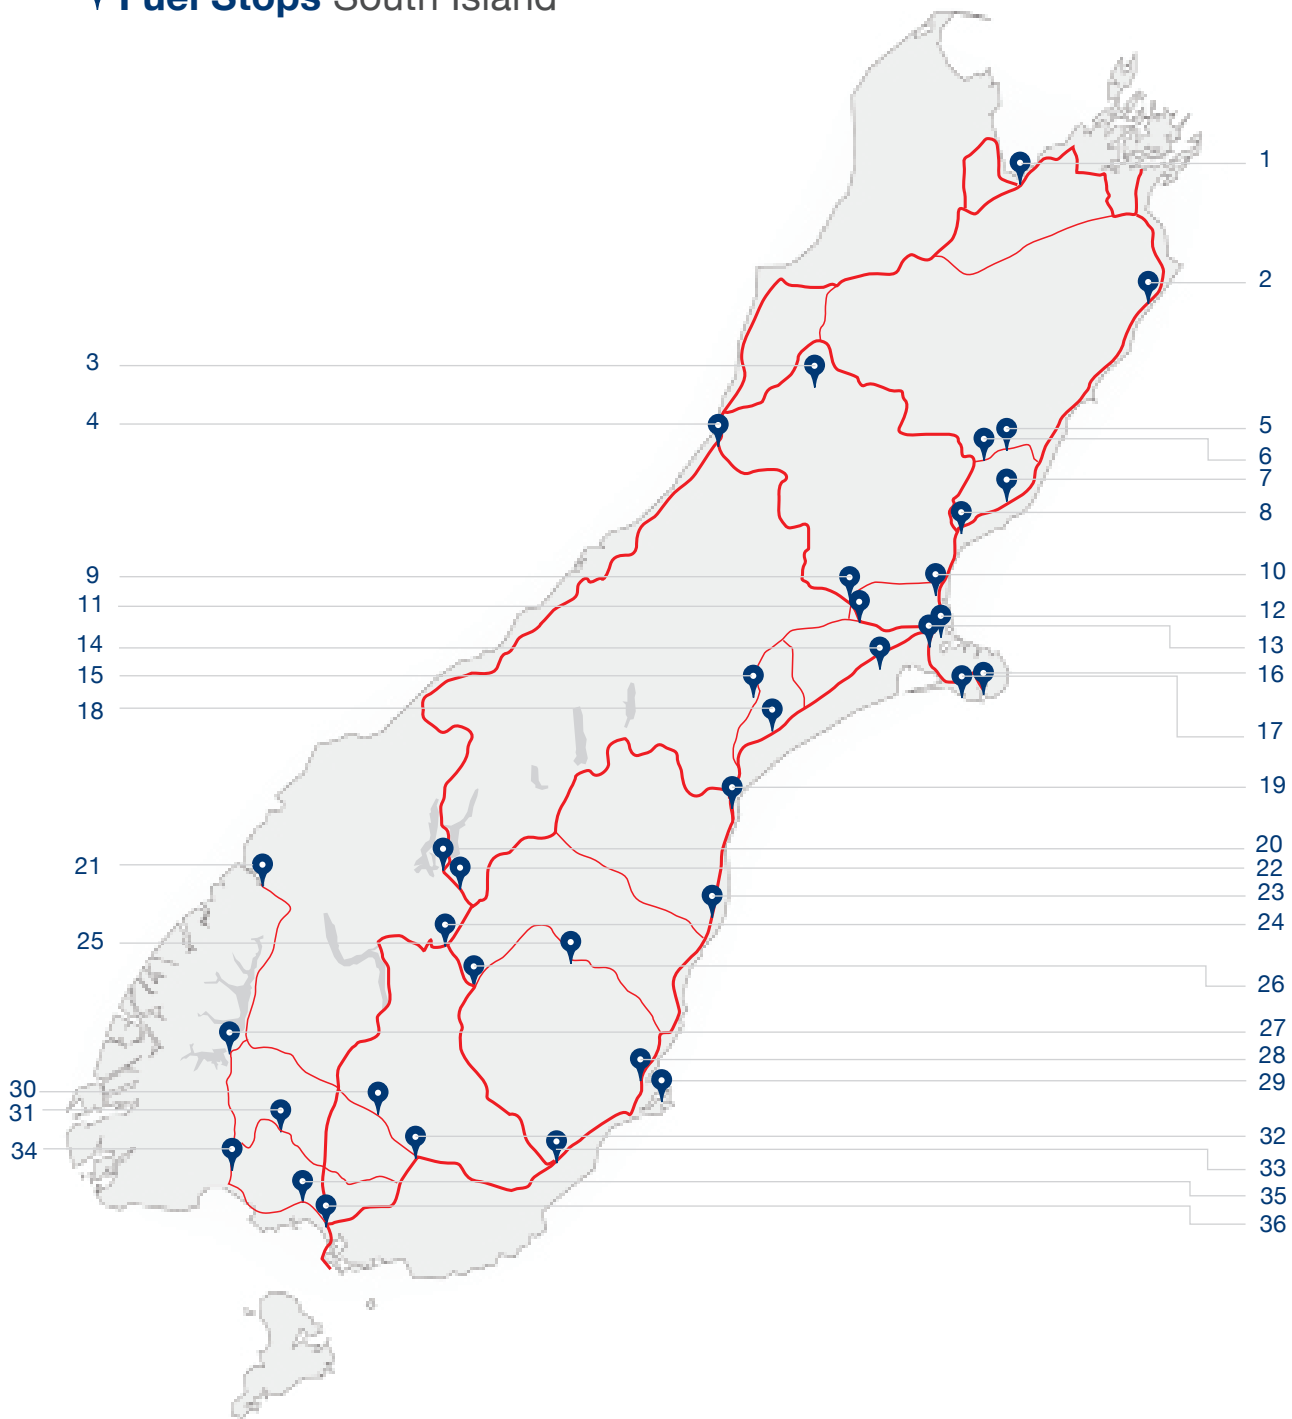

📍 Fuel Stops South Island

- | | | | |
|-------------|------------------|------------------|-----------------|
| 1 Richmond | 10 Rangiora | 19 Washdyke | 28 Dunedin |
| 2 Ward | 11 Darfield | 20 Wanaka | 29 Portobello |
| 3 Ikamatua | 12 Harewood/ChCh | 21 Milford Sound | 30 Riversdale |
| 4 Greymouth | 13 Hornby | 22 Luggate | 31 Nightcaps |
| 5 Waiau | 14 Doyleston | 23 Glenavy | 32 Gore |
| 6 Culverden | 15 Mayfield | 24 Cromwell | 33 Milton |
| 7 Cheviot | 16 Duvauchelle | 25 Ranfurly | 34 Tuatapere |
| 8 Waipara | 17 Little River | 26 Alexandra | 35 Waianiwa |
| 9 Sheffield | 18 Hinds | 27 Manapouri | 36 Invercargill |

📍 Fuel Stops South Island

<p>WARD Location: 7326 State Highway 1 Ward 24/7: Yes AlliedCard: Yes MobilCard: Yes</p>	<p>WASHDYKE Location: 55 Sheffield Street 24/7: Yes AlliedCard: Yes MobilCard: Yes</p>		
<p>WANAKA Location: 78 Ballantyne Rd 24/7: Yes AlliedCard: Yes MobilCard: Yes</p>	<p>Diesel: Yes Has 91: Yes Has 96: Yes AlliedBlue: No Ruralco Card: Yes</p>		
<p>WASHDYKE Location: 55 Sheffield Street 24/7: Yes AlliedCard: Yes MobilCard: Yes</p>	<p>Diesel: Yes Has 91: No Has 95: No AlliedBlue: Yes Ruralco Card: Yes</p>		