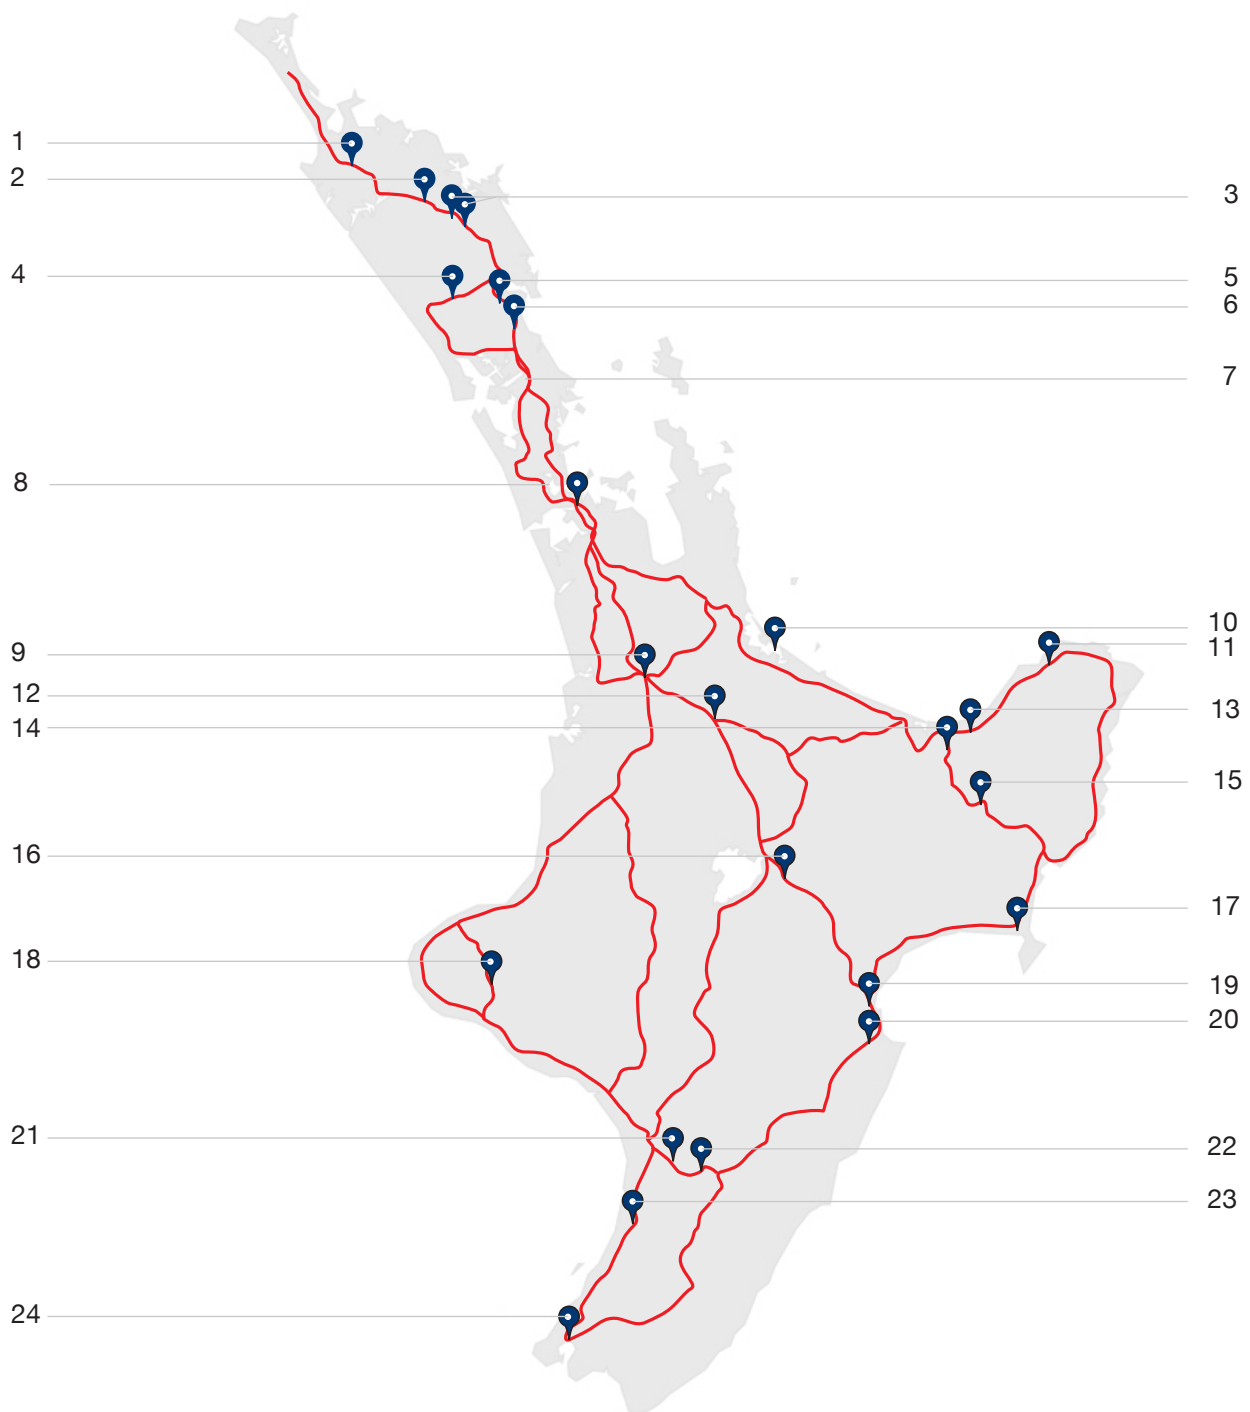

## Fuel Stops North Island

- |               |                 |              |
|---------------|-----------------|--------------|
| 1 Kaitia      | 9 Hamilton      | 17 Mahia     |
| 2 Kaeo        | 10 Mt Maunganui | 18 Stratford |
| 3 Waipapa     | 11 Waihou Bay   | 19 Napier    |
| 4 Kaikohe     | 12 Hinuera      | 20 Hastings  |
| 5 Whangarei   | 13 Tirohanga    | 21 Feilding  |
| 6 Ruakaka     | 14 Ohope        | 22 Ashhurst  |
| 7 Takanini    | 15 Matawai      | 23 Levin     |
| 8 AKL/Penrose | 16 Taupo        | 24 Seaview   |