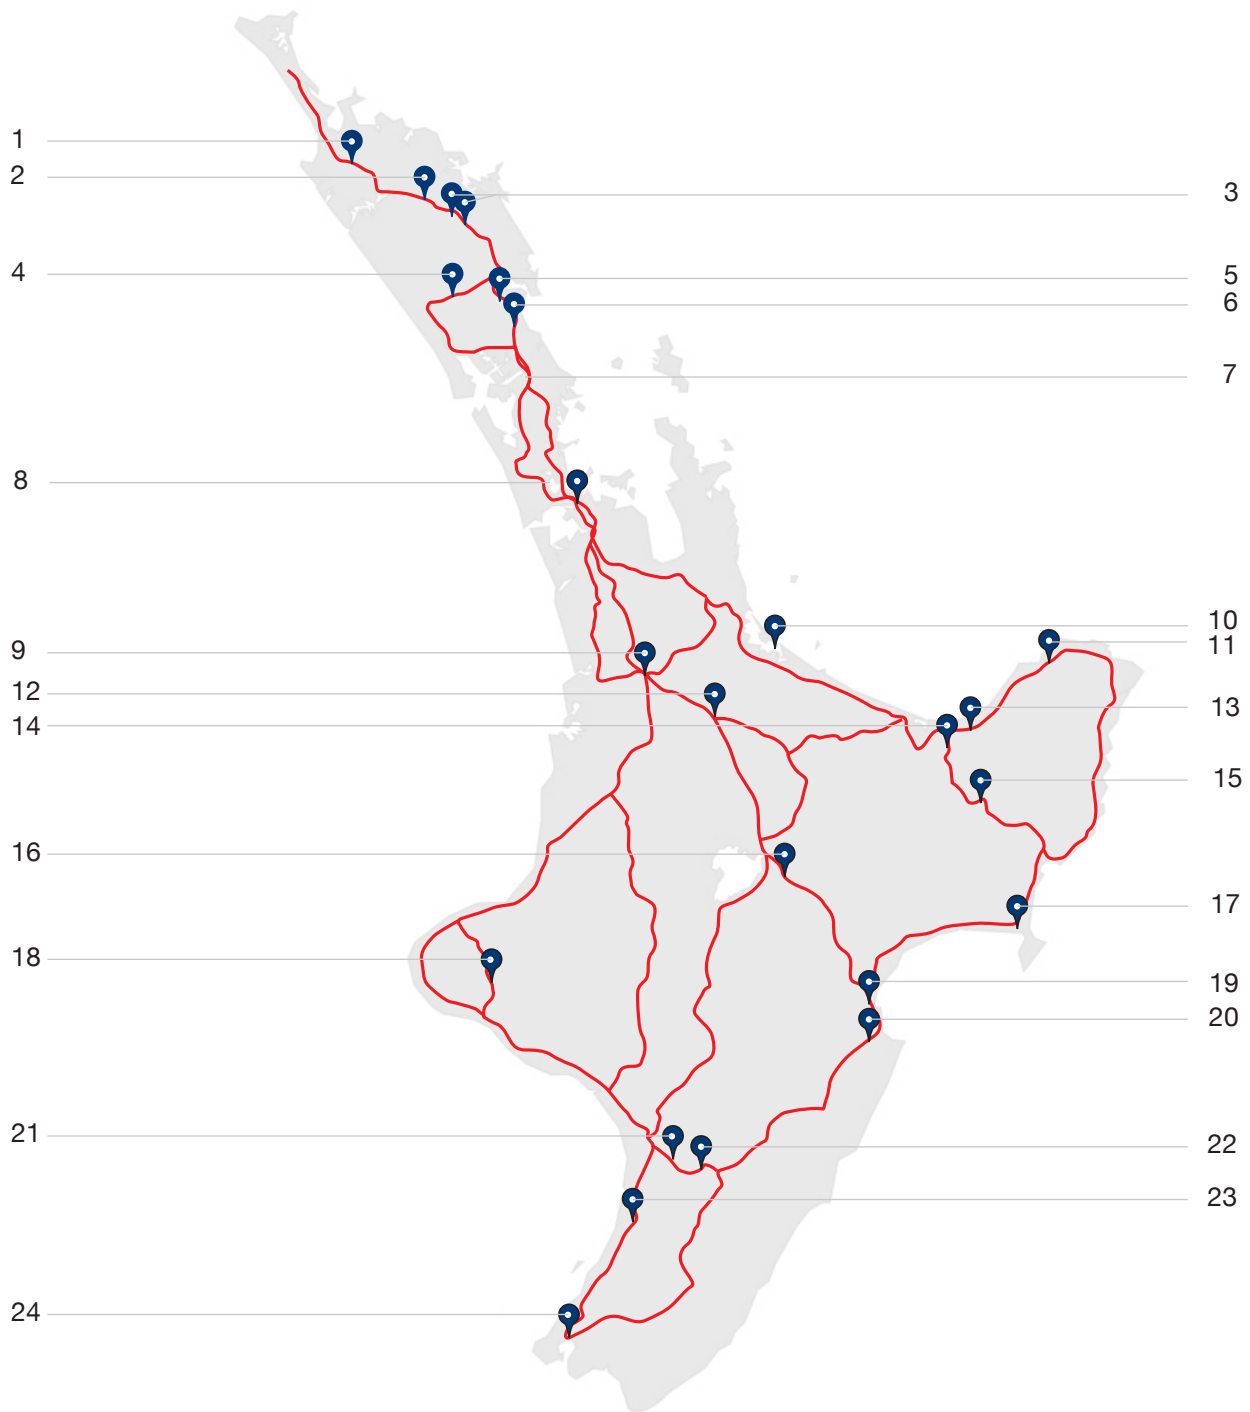

Fuel Stops North Island

- | | | |
|---------------|-----------------|--------------|
| 1 Kaitia | 9 Hamilton | 17 Mahia |
| 2 Kaeo | 10 Mt Maunganui | 18 Stratford |
| 3 Waipapa | 11 Waihou Bay | 19 Napier |
| 4 Kaikohe | 12 Hinuera | 20 Hastings |
| 5 Whangarei | 13 Tirohanga | 21 Feilding |
| 6 Ruakaka | 14 Ohope | 22 Ashhurst |
| 7 Takanini | 15 Matawai | 23 Levin |
| 8 AKL/Penrose | 16 Taupo | 24 Seaview |

📍 Fuel Stops South Island

- | | | | |
|-------------|------------------|------------------|-----------------|
| 1 Richmond | 10 Rangiora | 19 Washdyke | 28 Dunedin |
| 2 Ward | 11 Darfield | 20 Wanaka | 29 Portobello |
| 3 Ikamatua | 12 Harewood/ChCh | 21 Milford Sound | 30 Riversdale |
| 4 Greymouth | 13 Hornby | 22 Luggate | 31 Nightcaps |
| 5 Waiau | 14 Doyleston | 23 Glenavy | 32 Gore |
| 6 Culverden | 15 Mayfield | 24 Cromwell | 33 Milton |
| 7 Cheviot | 16 Duvauchelle | 25 Ranfurly | 34 Tuatapere |
| 8 Waipara | 17 Little River | 26 Alexandra | 35 Waianiwa |
| 9 Sheffield | 18 Hinds | 27 Manapouri | 36 Invercargill |

📍 Fuel Stops South Island

<p>WARD Location: 7326 State Highway 1 Ward 24/7: Yes AlliedCard: Yes MobilCard: Yes</p>	<p>WASHDYKE Location: 55 Sheffield Street 24/7: Yes AlliedCard: Yes MobilCard: Yes</p>		
<p>WANAKA Location: 78 Ballantyne Rd 24/7: Yes AlliedCard: Yes MobilCard: Yes</p>	<p>Diesel: Yes Has 91: Yes Has 96: Yes AlliedBlue: No Ruralco Card: Yes</p>		
<p>WASHDYKE Location: 55 Sheffield Street 24/7: Yes AlliedCard: Yes MobilCard: Yes</p>	<p>Diesel: Yes Has 91: No Has 95: No AlliedBlue: Yes Ruralco Card: Yes</p>		