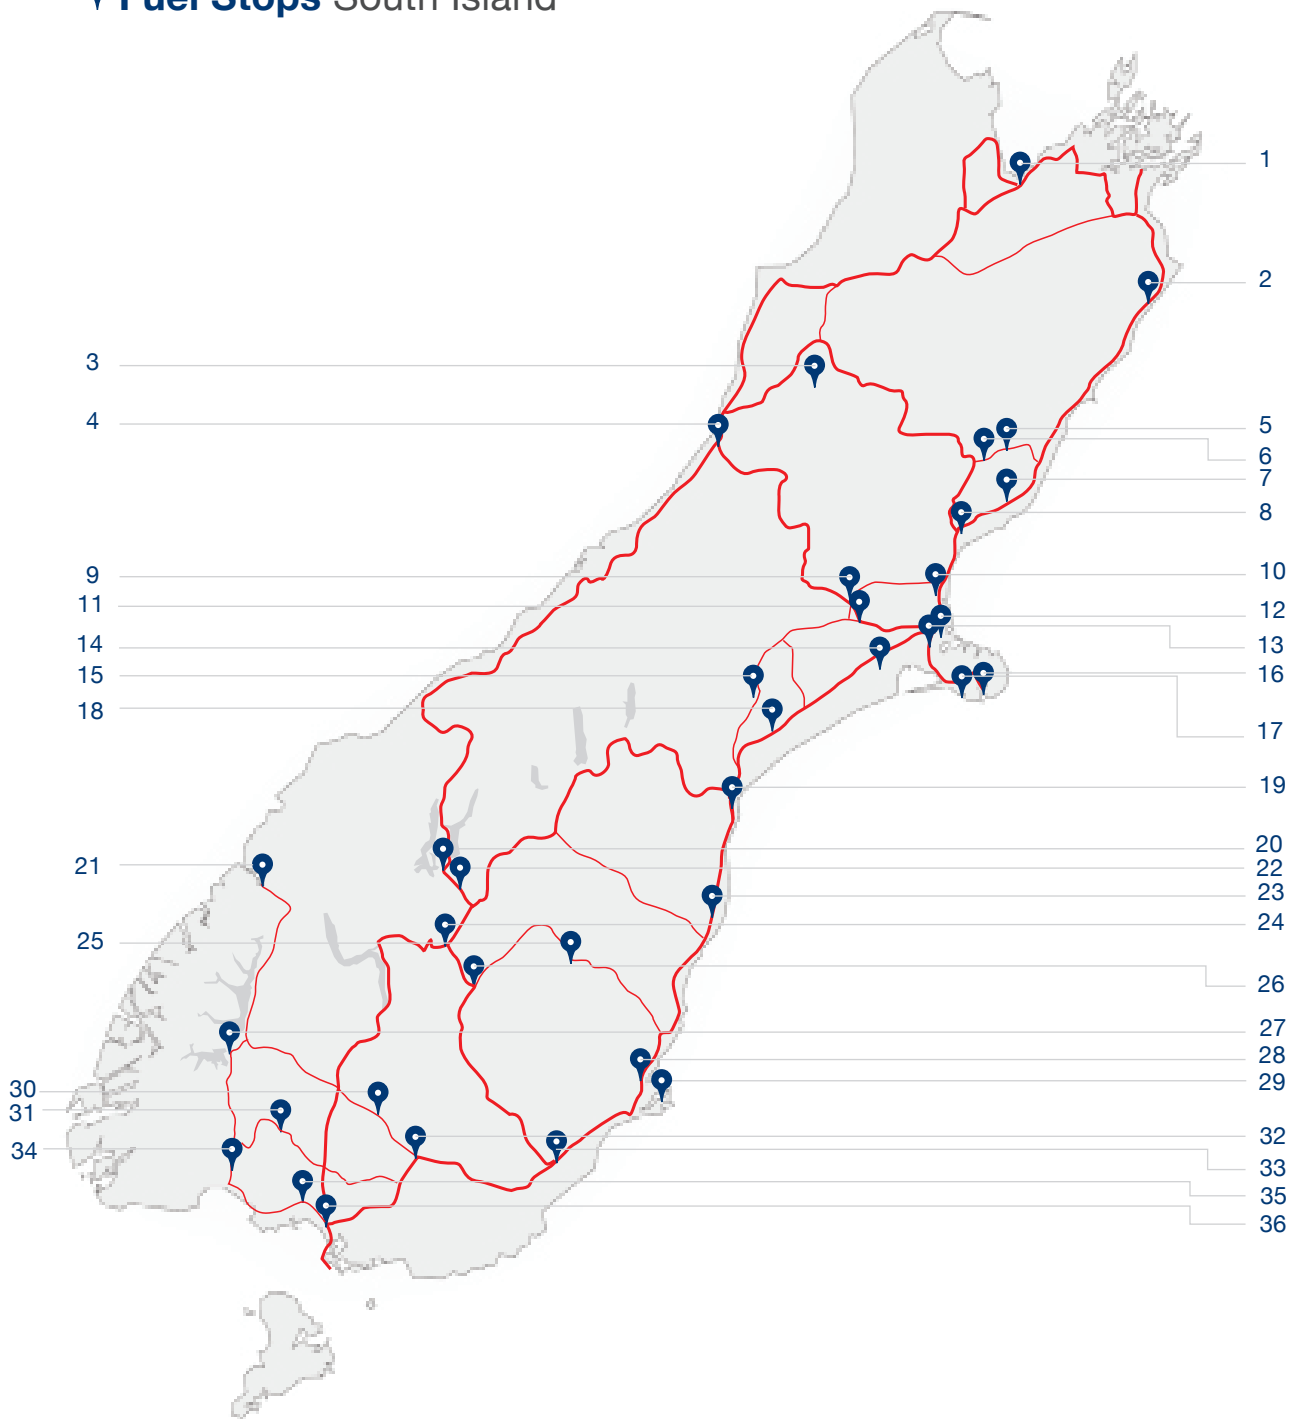

Fuel Stops North Island

- | | | |
|---------------|-----------------|--------------|
| 1 Kaitia | 9 Hamilton | 17 Mahia |
| 2 Kaeo | 10 Mt Maunganui | 18 Stratford |
| 3 Waipapa | 11 Waihou Bay | 19 Napier |
| 4 Kaikohe | 12 Hinuera | 20 Hastings |
| 5 Whangarei | 13 Tirohanga | 21 Feilding |
| 6 Ruakaka | 14 Ohope | 22 Ashhurst |
| 7 Takanini | 15 Matawai | 23 Levin |
| 8 AKL/Penrose | 16 Taupo | 24 Seaview |

📍 Fuel Stops South Island

- | | | | |
|-------------|------------------|------------------|-----------------|
| 1 Richmond | 10 Rangiora | 19 Washdyke | 28 Dunedin |
| 2 Ward | 11 Darfield | 20 Wanaka | 29 Portobello |
| 3 Ikamatua | 12 Harewood/ChCh | 21 Milford Sound | 30 Riversdale |
| 4 Greymouth | 13 Hornby | 22 Luggate | 31 Nightcaps |
| 5 Waiau | 14 Doyleston | 23 Glenavy | 32 Gore |
| 6 Culverden | 15 Mayfield | 24 Cromwell | 33 Milton |
| 7 Cheviot | 16 Duvauchelle | 25 Ranfurly | 34 Tuatapere |
| 8 Waipara | 17 Little River | 26 Alexandra | 35 Waianiwa |
| 9 Sheffield | 18 Hinds | 27 Manapouri | 36 Invercargill |

📍 Fuel Stops South Island

<p>WARD Location: 7326 State Highway 1 Ward 24/7: Yes AlliedCard: Yes MobilCard: Yes</p>	<p>WASHDYKE Location: 55 Sheffield Street 24/7: Yes AlliedCard: Yes MobilCard: Yes</p>		
<p>WANAKA Location: 78 Ballantyne Rd 24/7: Yes AlliedCard: Yes MobilCard: Yes</p>	<p>Diesel: Yes Has 91: Yes Has 96: Yes AlliedBlue: No Ruralco Card: Yes</p>		
<p>WASHDYKE Location: 55 Sheffield Street 24/7: Yes AlliedCard: Yes MobilCard: Yes</p>	<p>Diesel: Yes Has 91: No Has 95: No AlliedBlue: Yes Ruralco Card: Yes</p>		